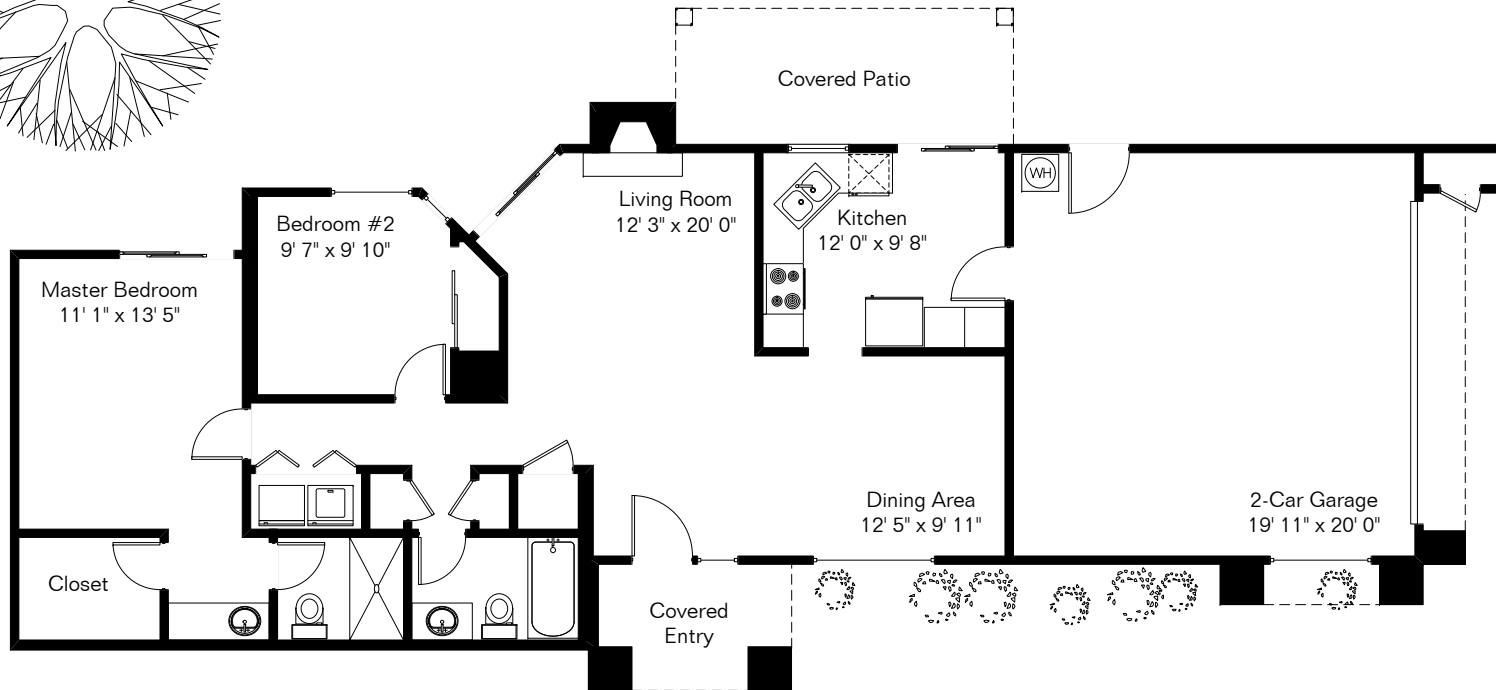

The square footages and room size information are deemed to be reliable but are not guaranteed and should be independently verified.

5573 N Crystal Mist Pl

Site Visit October 2015

Living Area 1,063 Sq Ft
Garage 424 Sq Ft

Copyright 2015 Floor Plans First! LLC
All Rights Reserved.

www.FloorPlansFirst.com

Toll Free (877) 887-1500
Voice (520) 881-1500
Fax (520) 791-7701

Floor Plans First!
See the Floor Plan First!